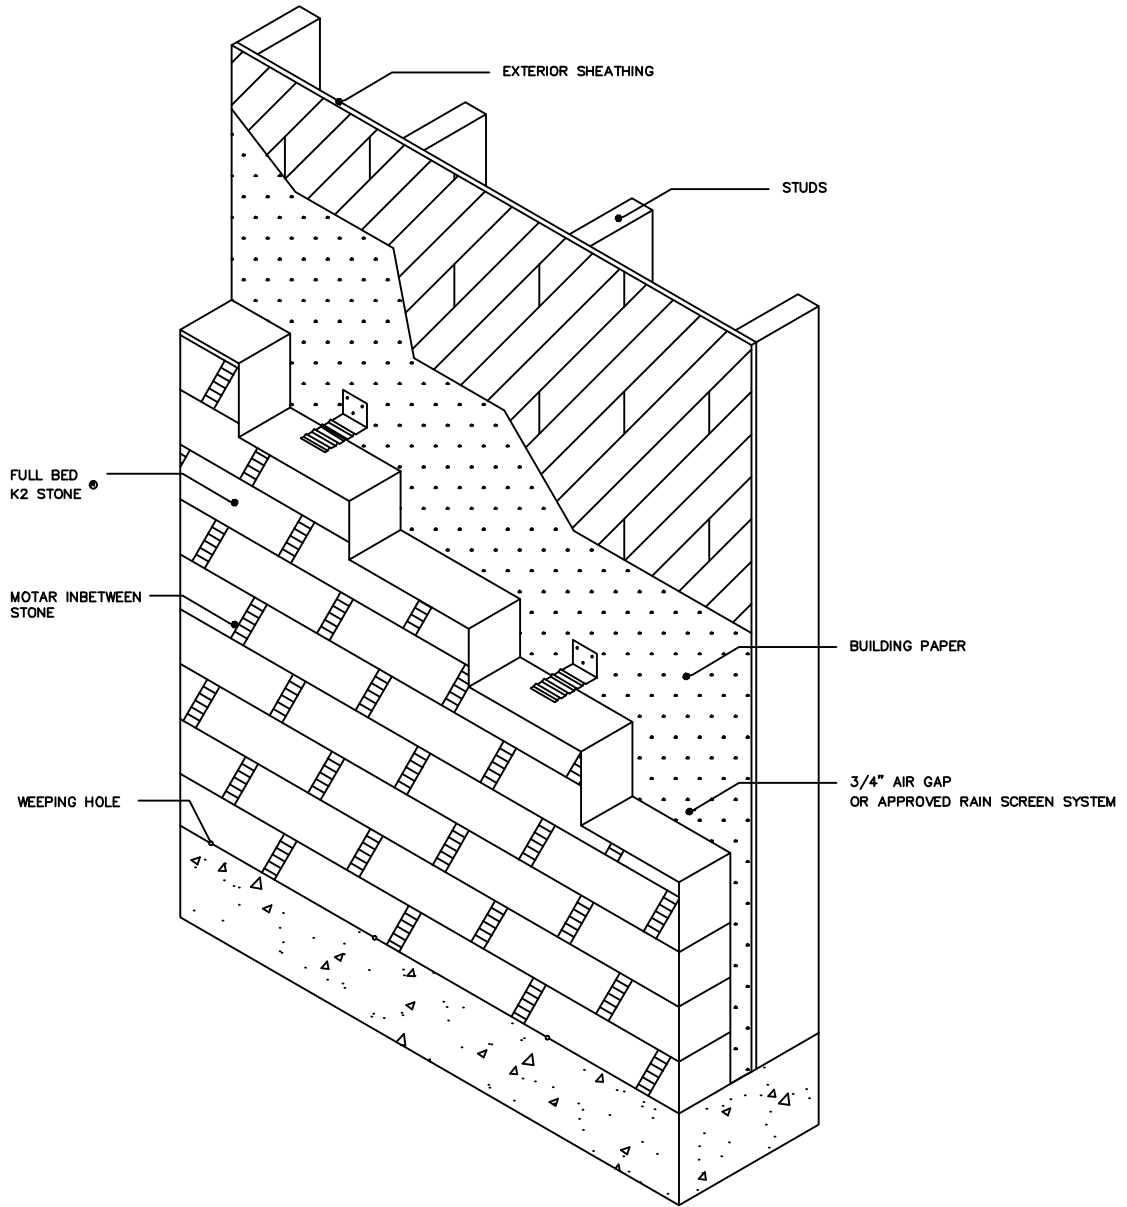

STONE

your NATURAL choice

K2 STONE[®]
OVER RAIN SCREEN (FULL BED)

SCALE: N.T.S.

issued 12/02/2008