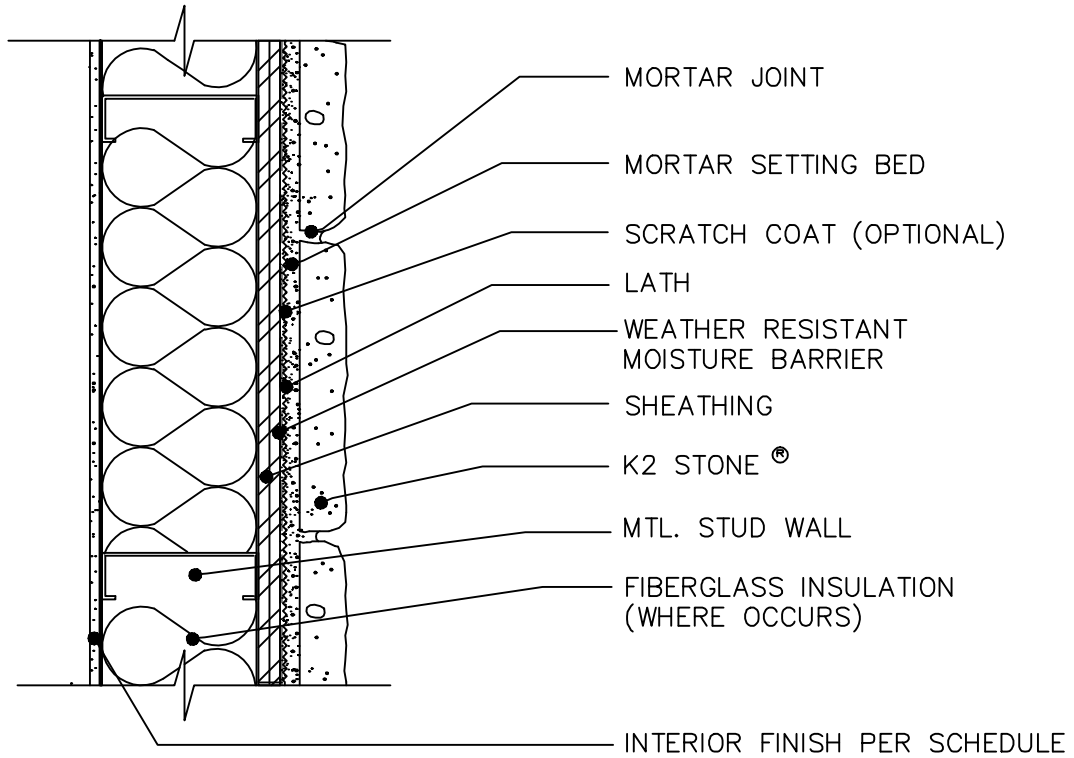

STONE

your NATURAL choice

K2 STONE[®]

OVER SHEATHING W/ MTL STUDS

SCALE: N.T.S.

issued 12/02/2008