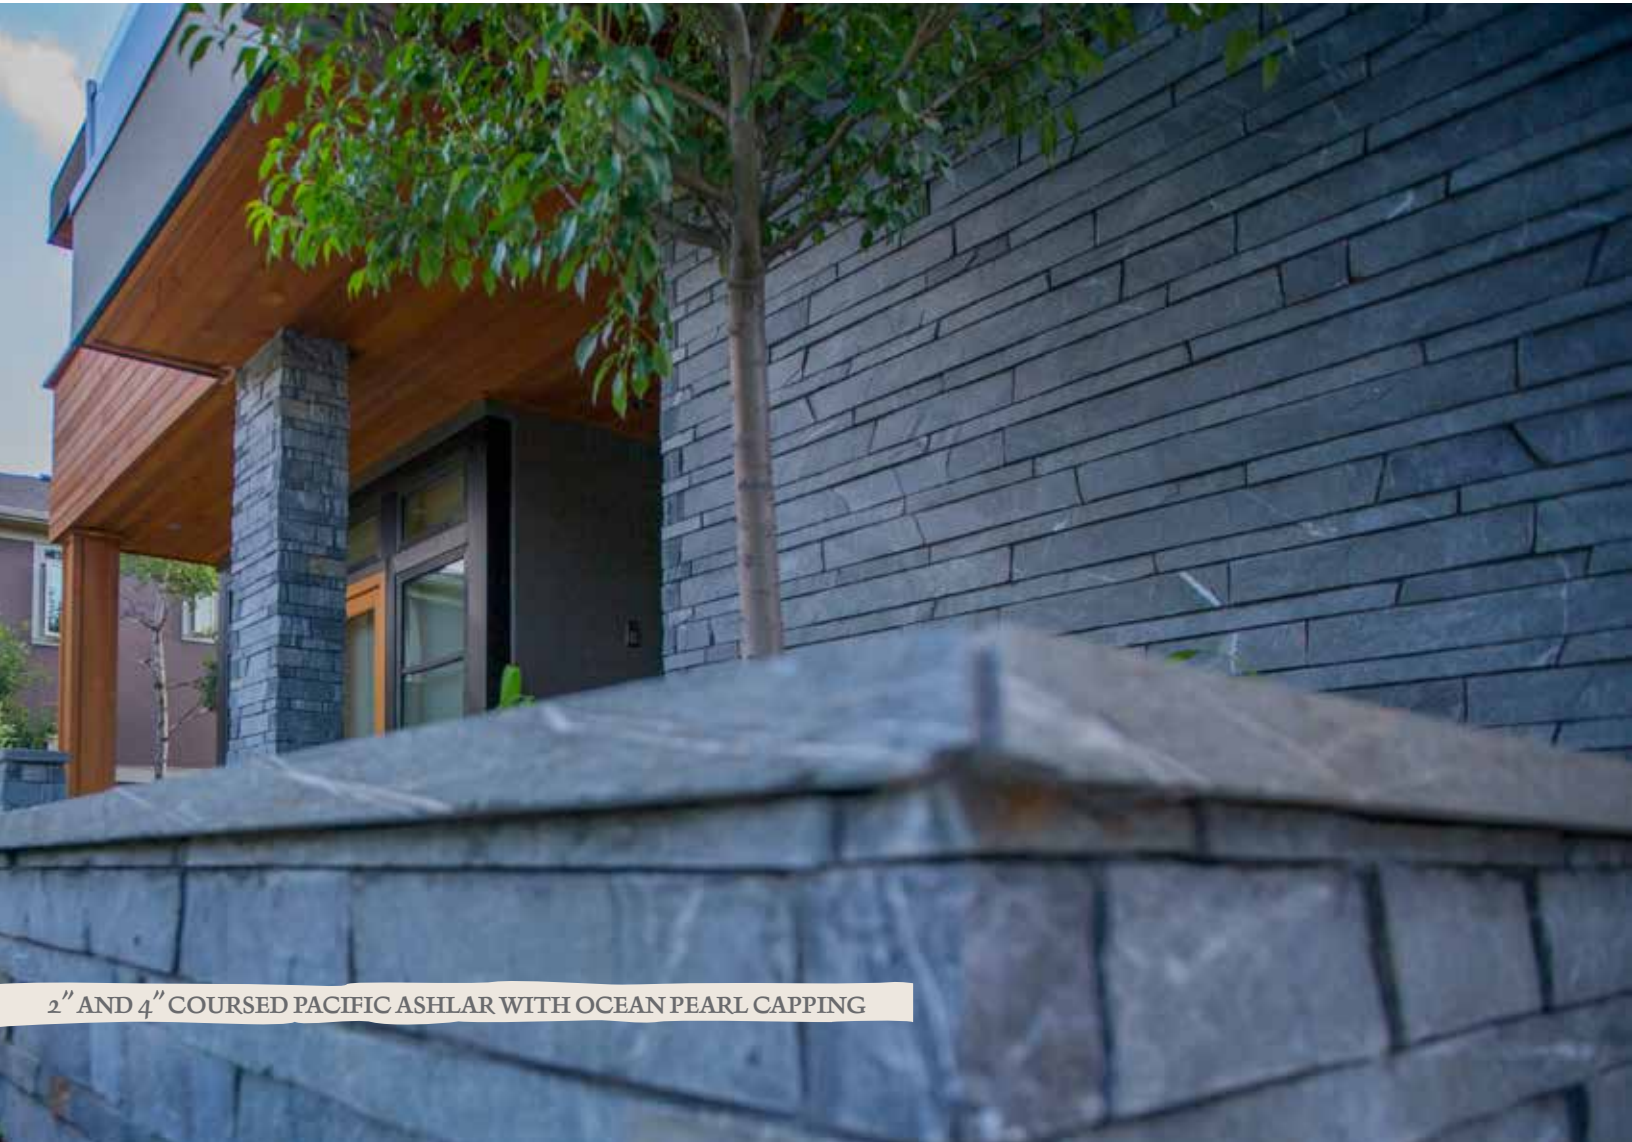

Ocean Pearl Planking is available in 3" and 6" face heights.

2" AND 4" COURSED PACIFIC ASHLAR WITH OCEAN PEARL CAPPING

OCEAN PEARL STONE PROFILES

ARBUTUS FIELDSTONE - TIGHT FIT

ARBUTUS FIELDSTONE - MORTAR JOINT