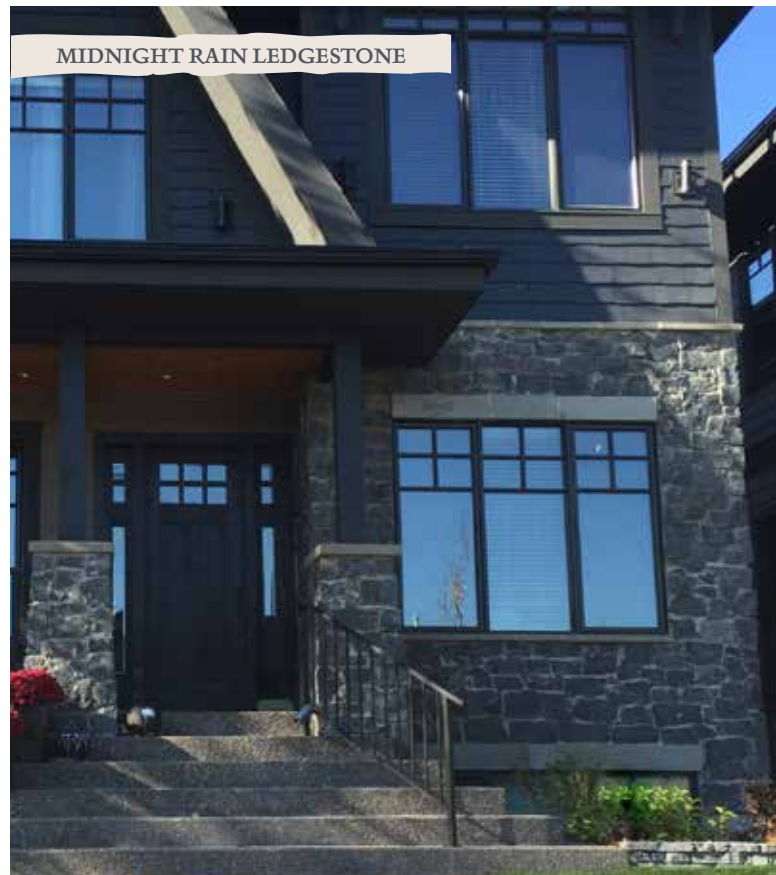

MIDNIGHT RAIN LEDGESTONE