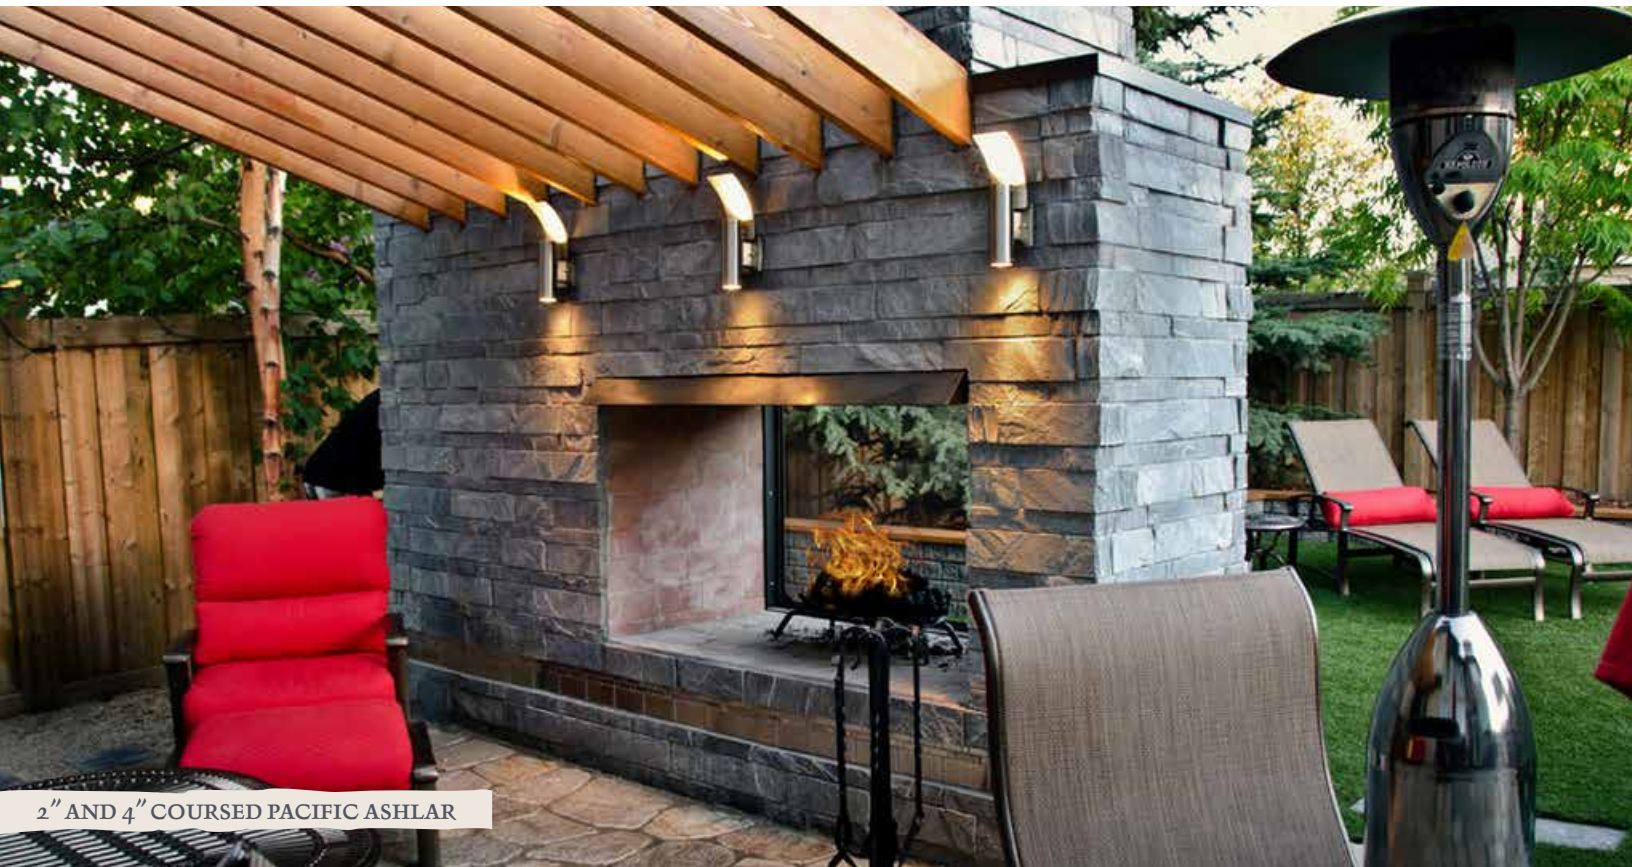

BLACK PEARL LEDGESTONE

COURSED PACIFIC ASHLAR

2" AND 4" COURSED PACIFIC ASHLAR

WHAT IS THIN STONE?

K2's thin stone is real stone, cut to approximately 1" thick, making it light enough to be installed as an adhered veneer. It offers ease of application without losing the uncompromising beauty and durability of natural stone. It does not require special mechanical fastening or foundations. Due to its size and weight, both transportation and installation costs are less than full thickness masonry. All of K2 Stone's thin veneers are offered with matching corners.