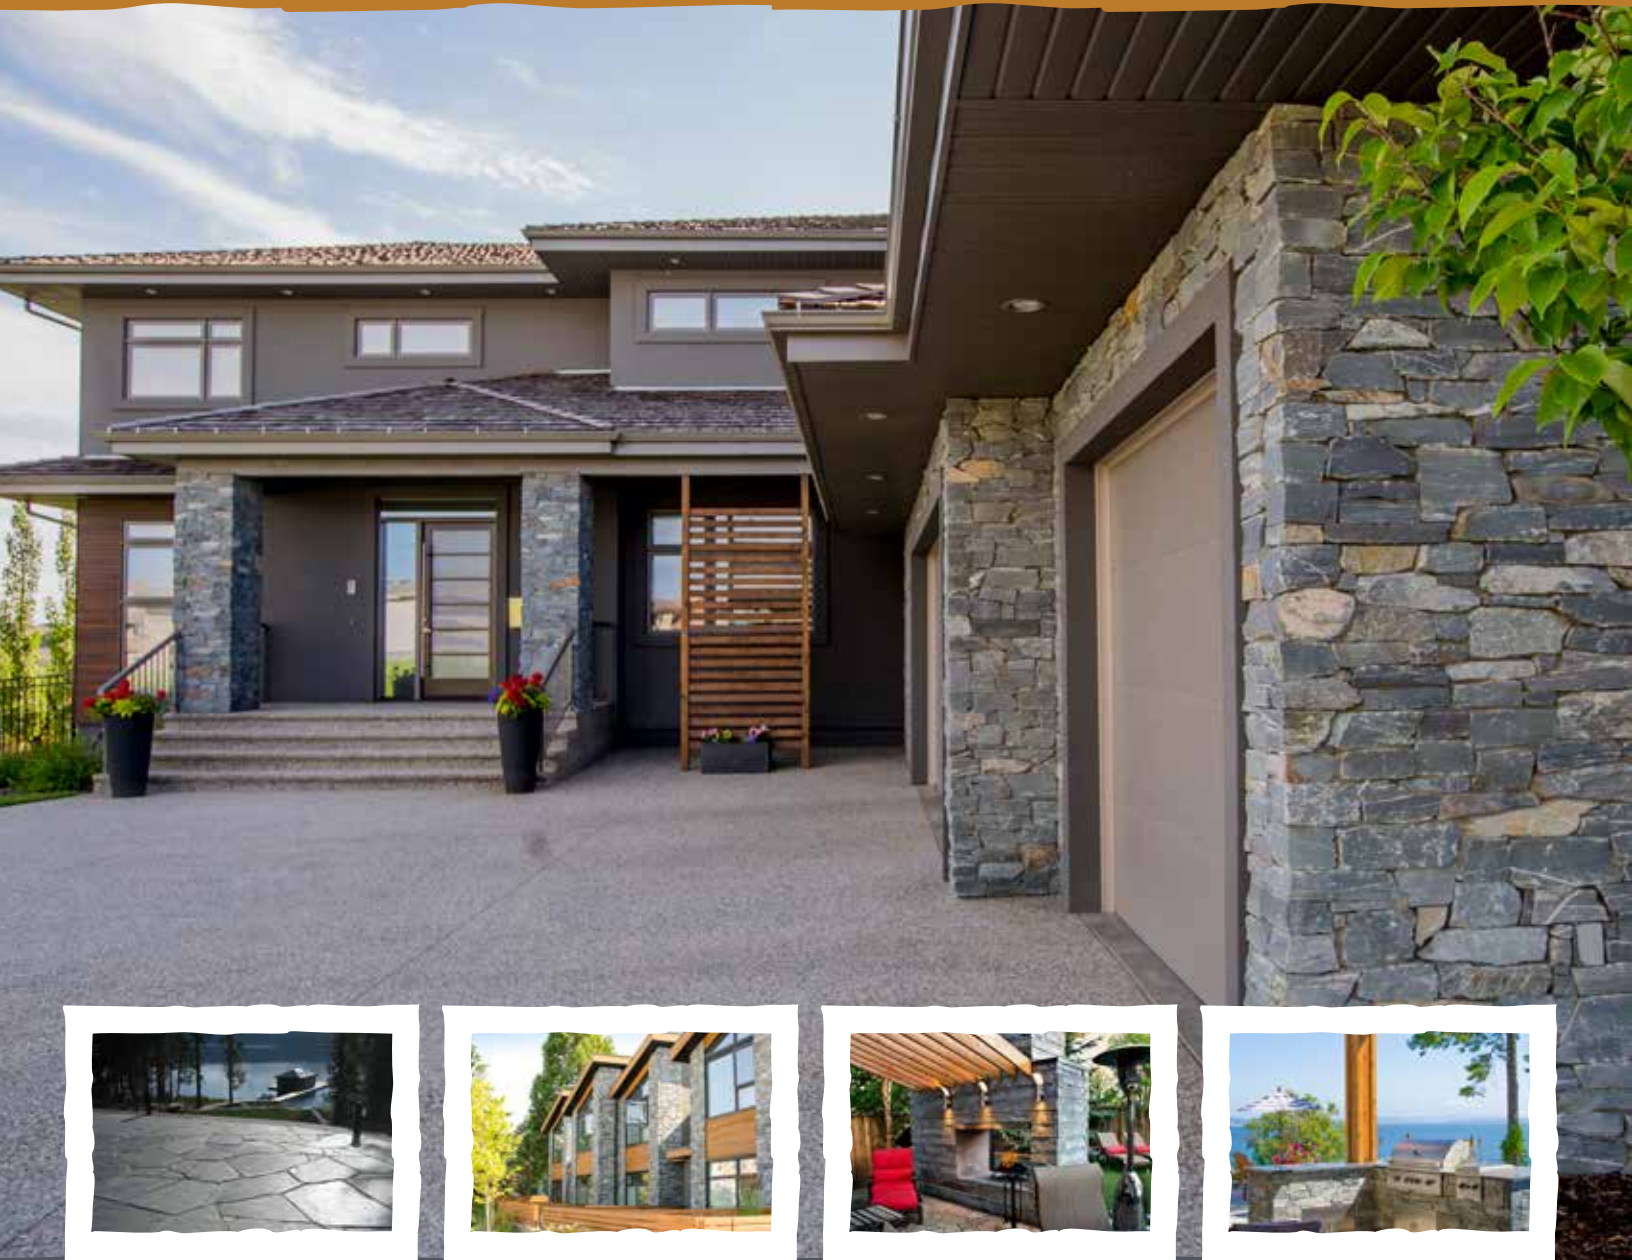

NATURAL STONE PRODUCTS