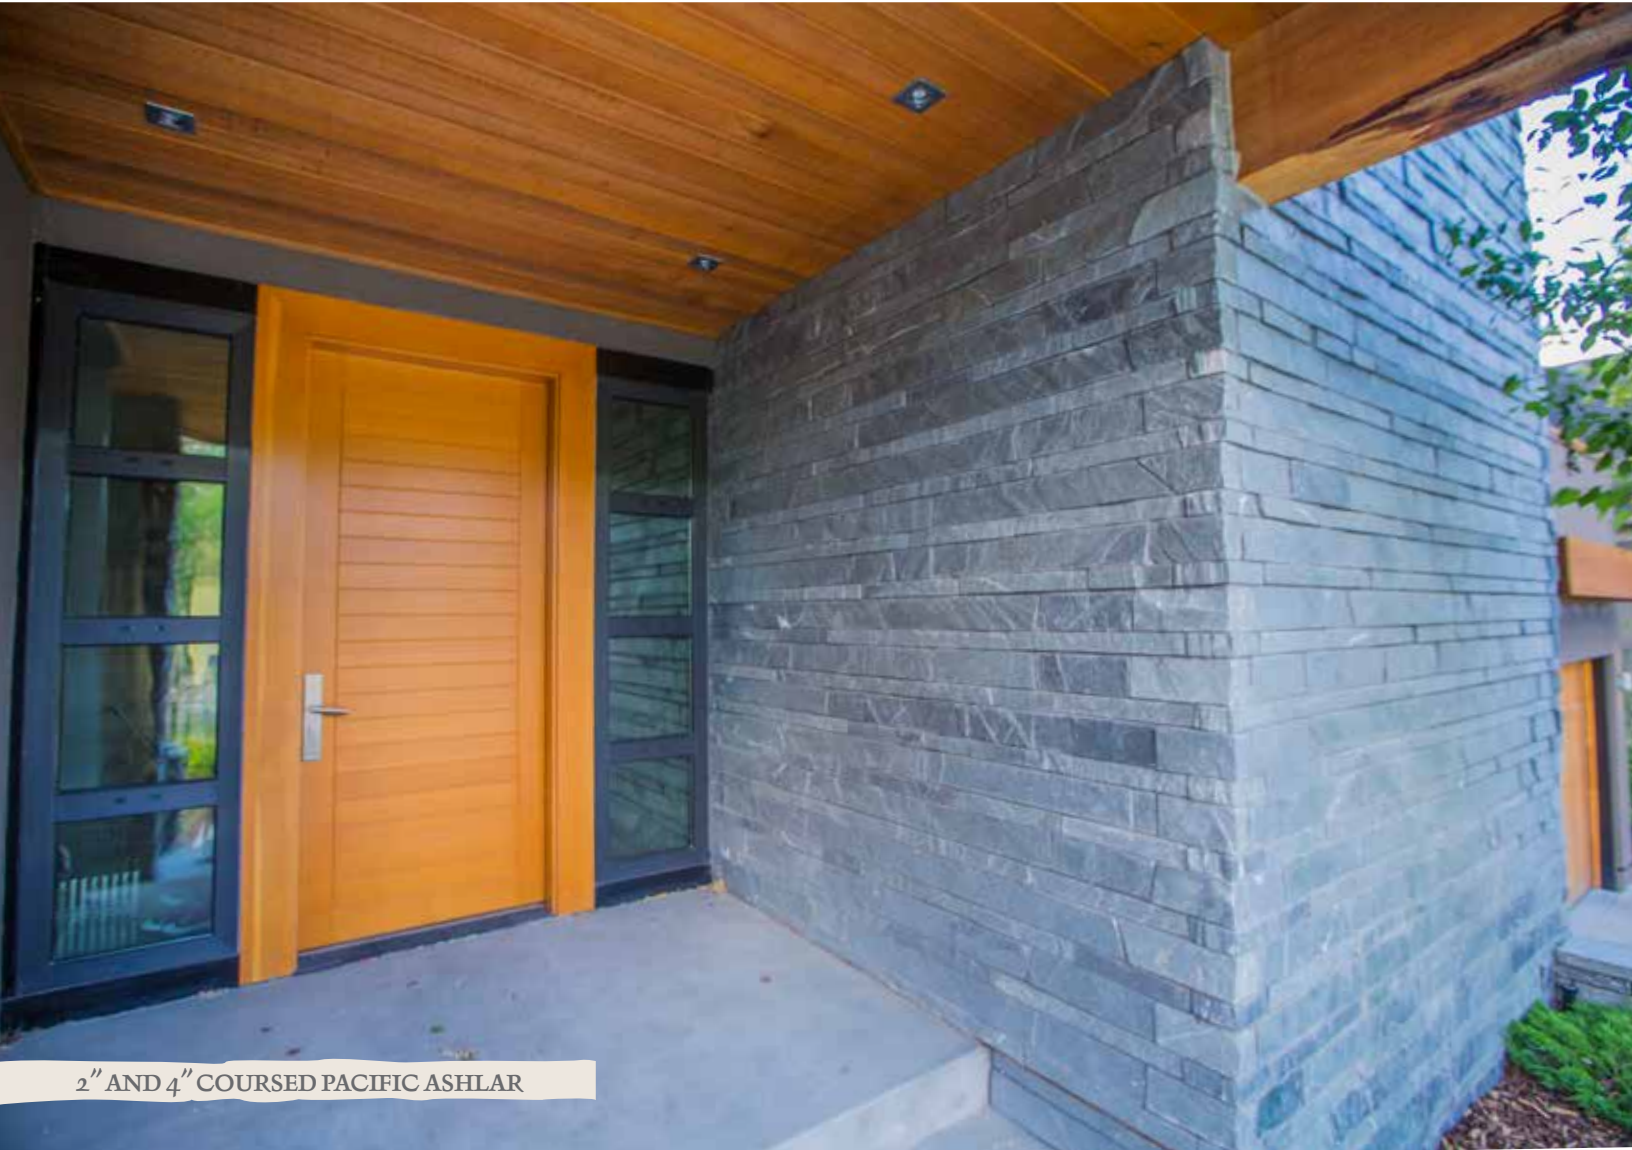

2" AND 4" COURSED PACIFIC ASHLAR