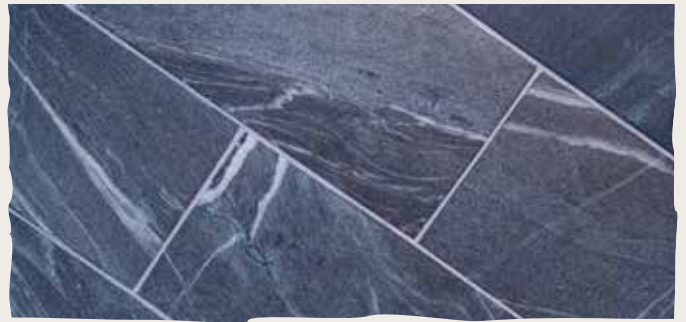

CUT FRONT EDGE

FLAMED FRONT EDGE

LANDSCAPING PRODUCTS

OCEAN PEARL DIMENSIONAL TILE

DIMENSIONAL TILE

Available in 12"x12", 12"x24" and custom cut sizes. Our slate tile products can be applied on both interior and exterior wall or flooring surfaces. Typical application types include kitchen flooring, kitchen back splashes, bathroom flooring, bathroom showers, interior feature walls, exterior walls, patio hardscapes, pool surrounds, walkways and interior flooring. Quarried and cut within North America, our new Ocean Pearl slate tiles offer a unique luxury finish hand crafted from our signature Ocean Pearl stone.

FLAGSTONE

Ocean Pearl slate flagstone is available in multiple thicknesses and size configurations. It can be installed in either a sand or mortar bed, depending on the application and desired appearance. Flagstone makes an excellent ground cover.