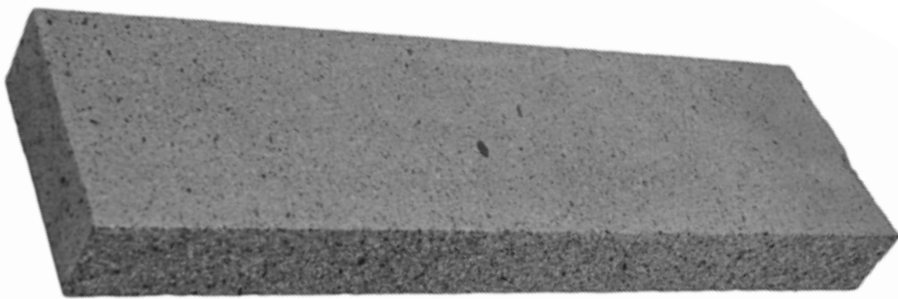

CROWN ISLE CAPPING

- Salt & Pepper Granite
- 3, 4, 6, 8" standard sizes
- Sawn top and bottom
- 2" thick
- Flamed front edge
- Available in custom sizes

All of our capping products are available in Wall Caps, Solid Post Caps, 4 Piece Mitered Post Caps, Wainscot Sills, Window Sills, Stair Treads, Pool Coping & Custom Cut Dimensional Capping.