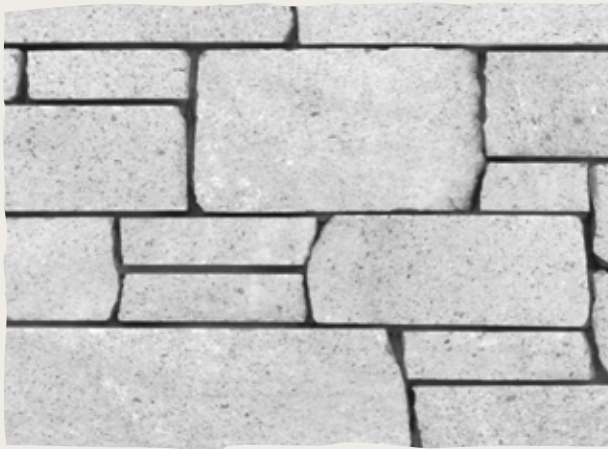

CROWN ISLE GRANITE