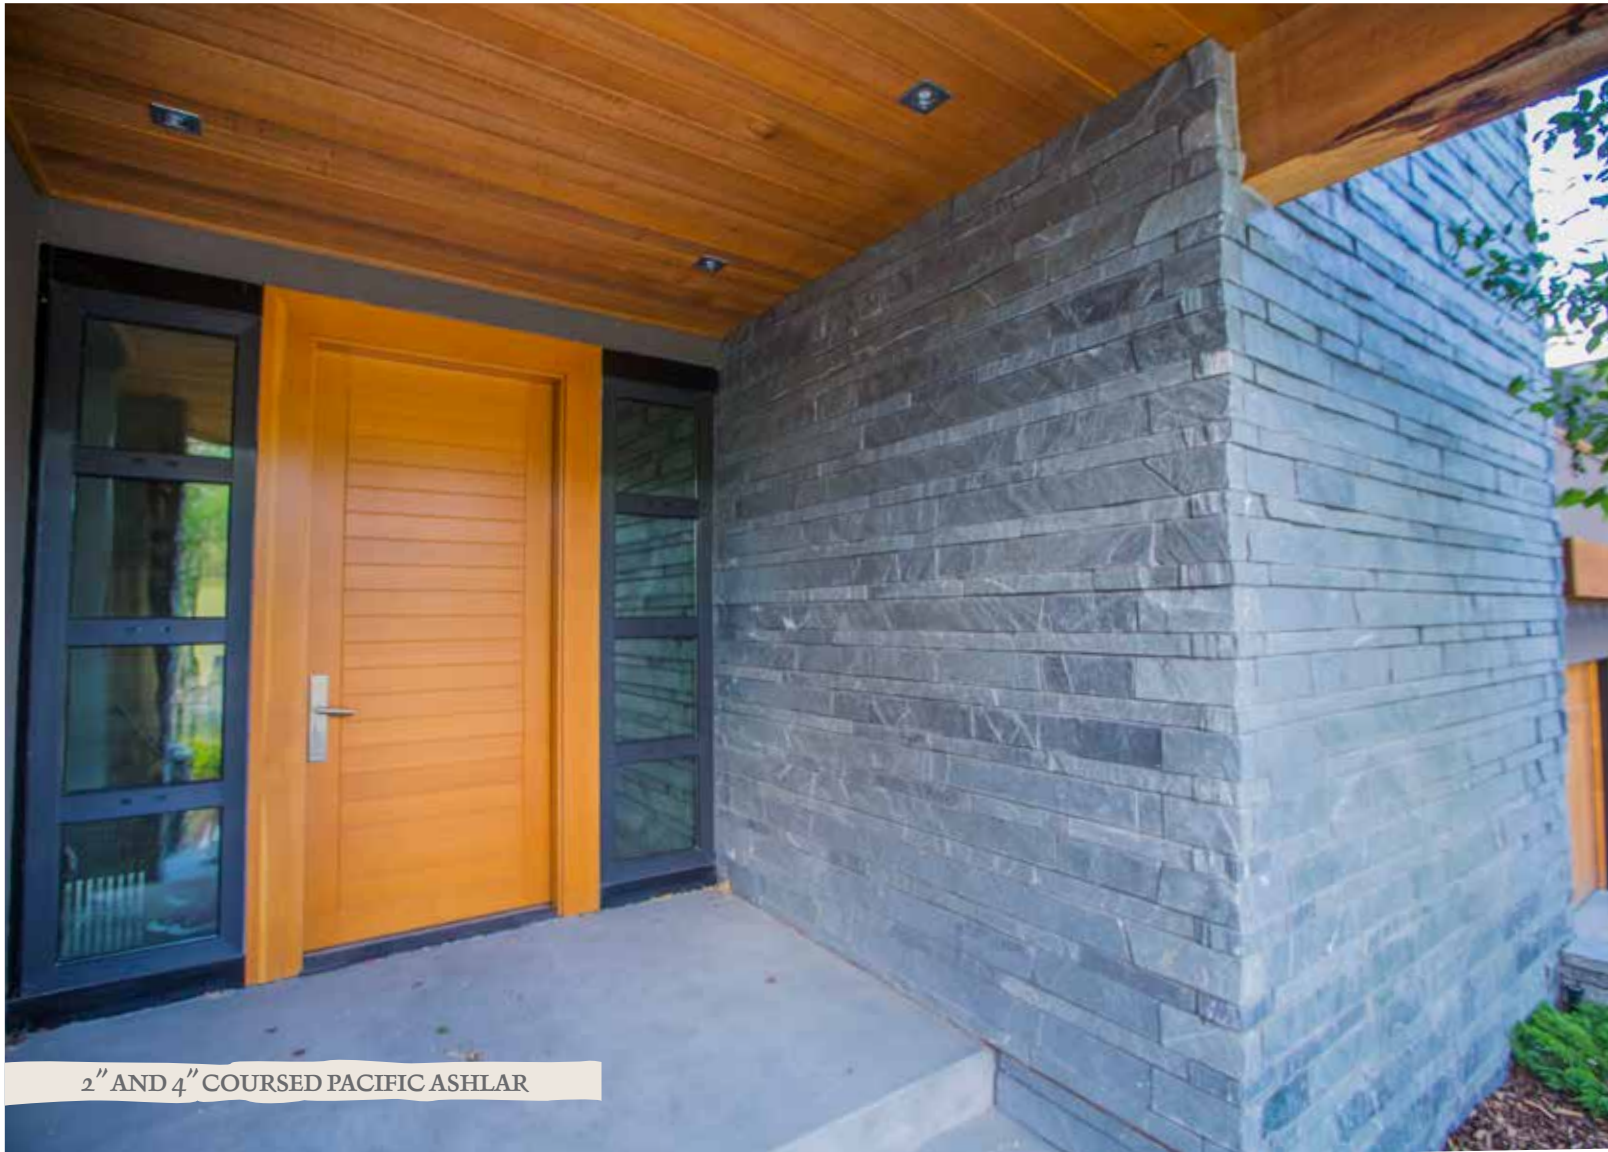

2" AND 4" COURSED PACIFIC ASHLAR