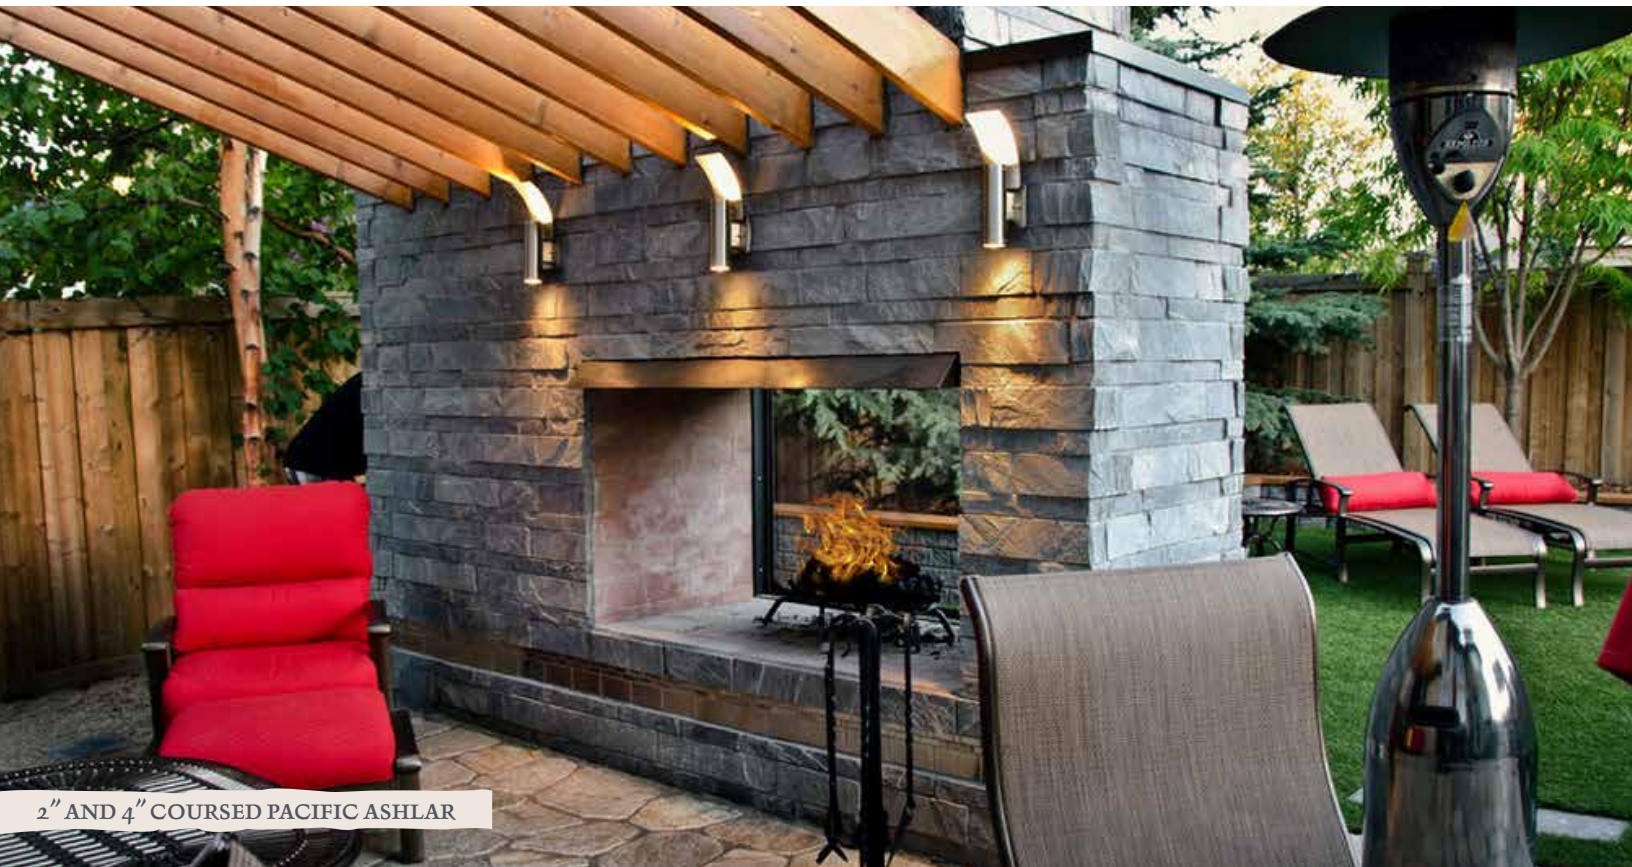

2" AND 4" COURSED PACIFIC ASHLAR