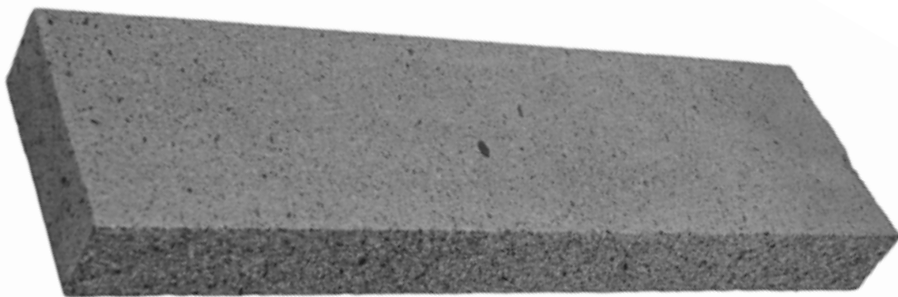

CROWN ISLE CAPPING

- Salt & Pepper Granite
- 3, 4, 6, 8" standard sizes
- Cut top and bottom
- 2" thick
- Flamed front edge
- Available in custom sizes

All of our capping products are available in Wall Caps, Solid Post Caps, 4 Piece Mitered Post Caps, Wainscot Sills, Window Sills, Stair Treads, Pool Coping & Custom Cut Dimensional Capping.