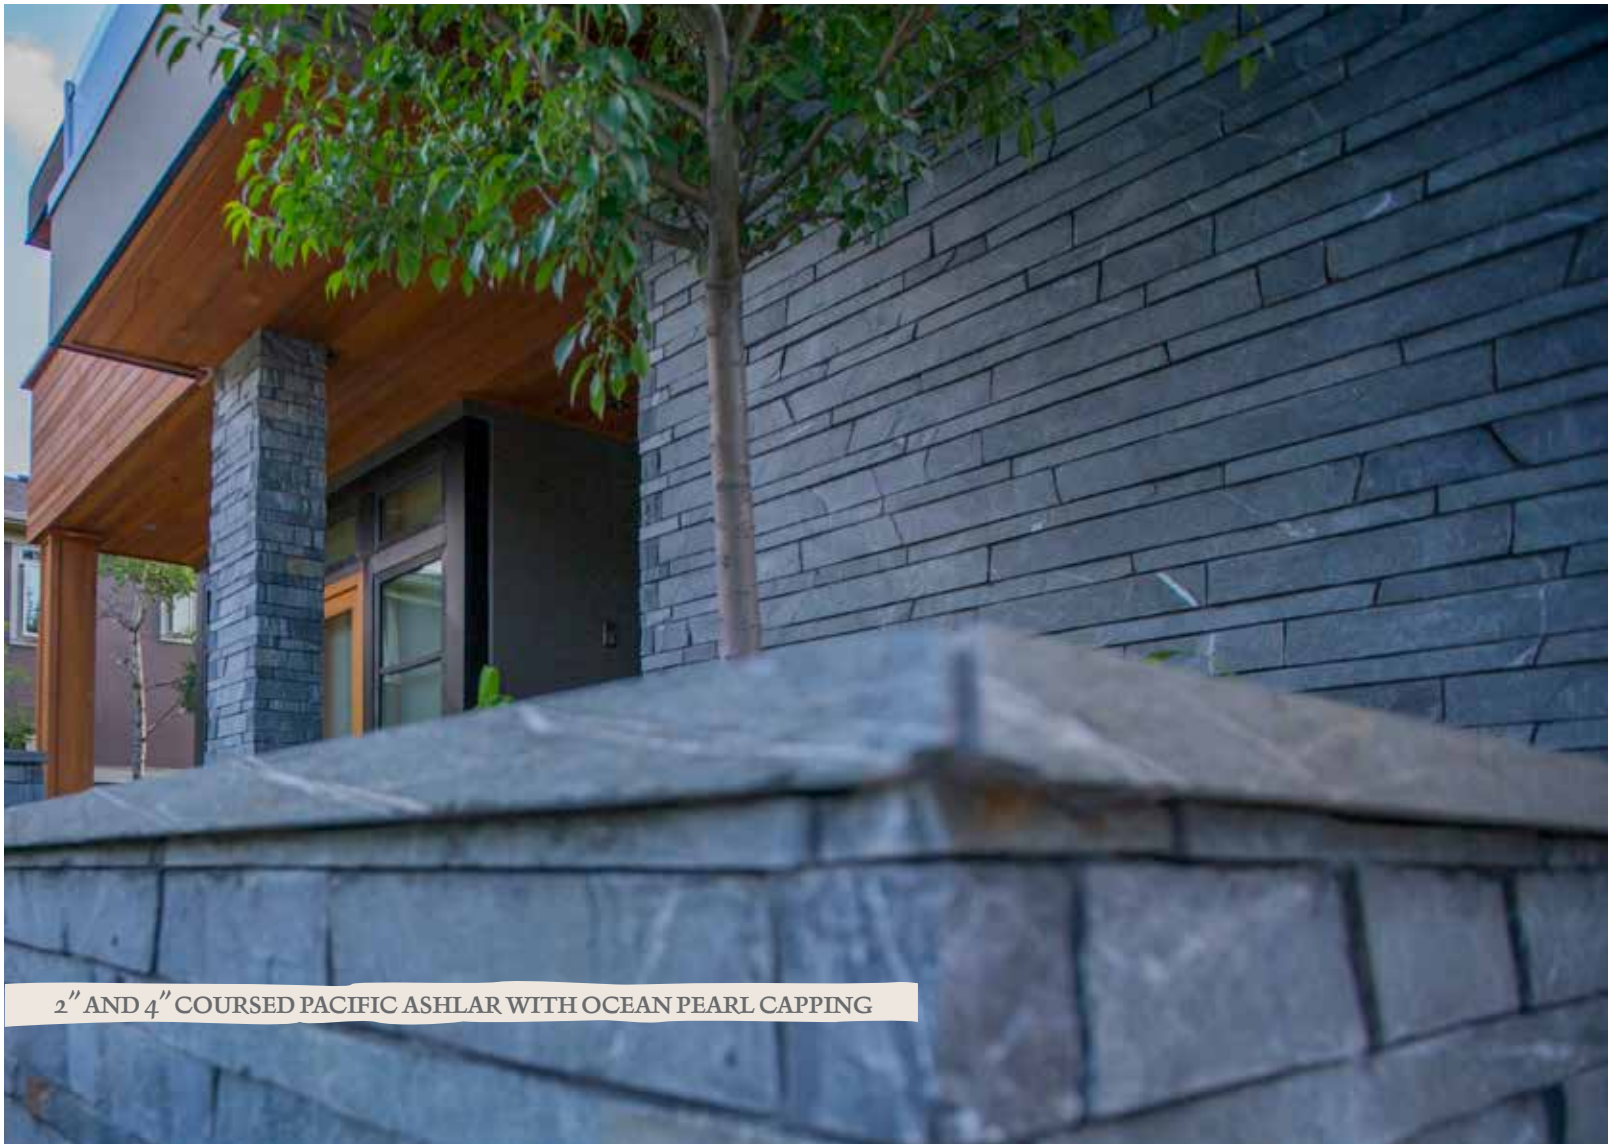

## K2 STONE VENEER PROFILES

VIEW ALL OF OUR PRODUCTS AT [K2STONE.COM](http://K2STONE.COM)

FULL RANGE ASHLAR

Full Range Ashlar is available in 2", 3" and 4" face heights.

OCEAN PEARL PLANKING

Ocean Pearl Planking is available in 3" and 6" face heights.