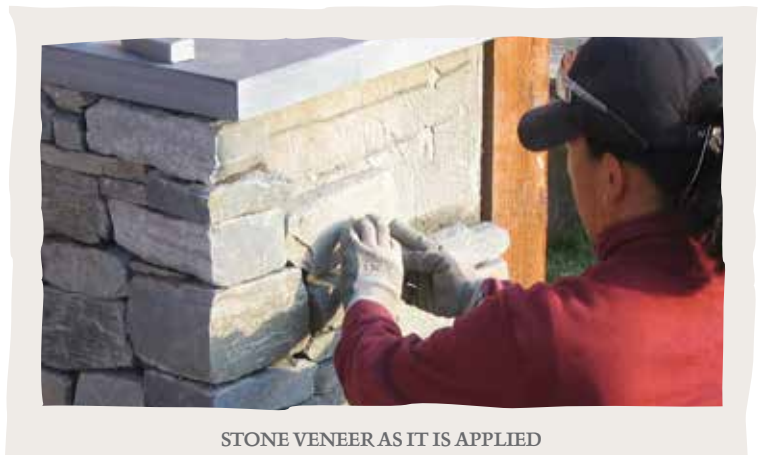

STONE VENEER AS IT IS APPLIED