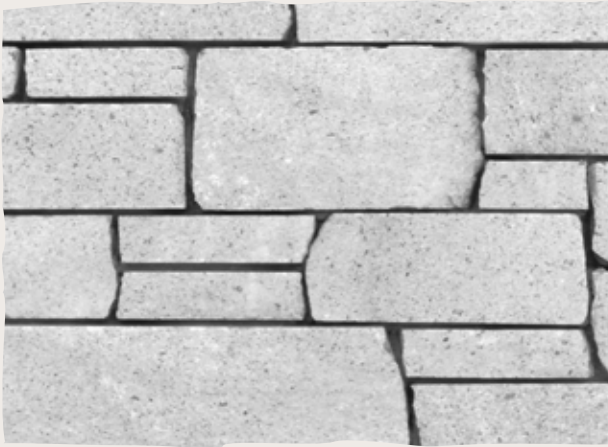

CROWN ISLE GRANITE