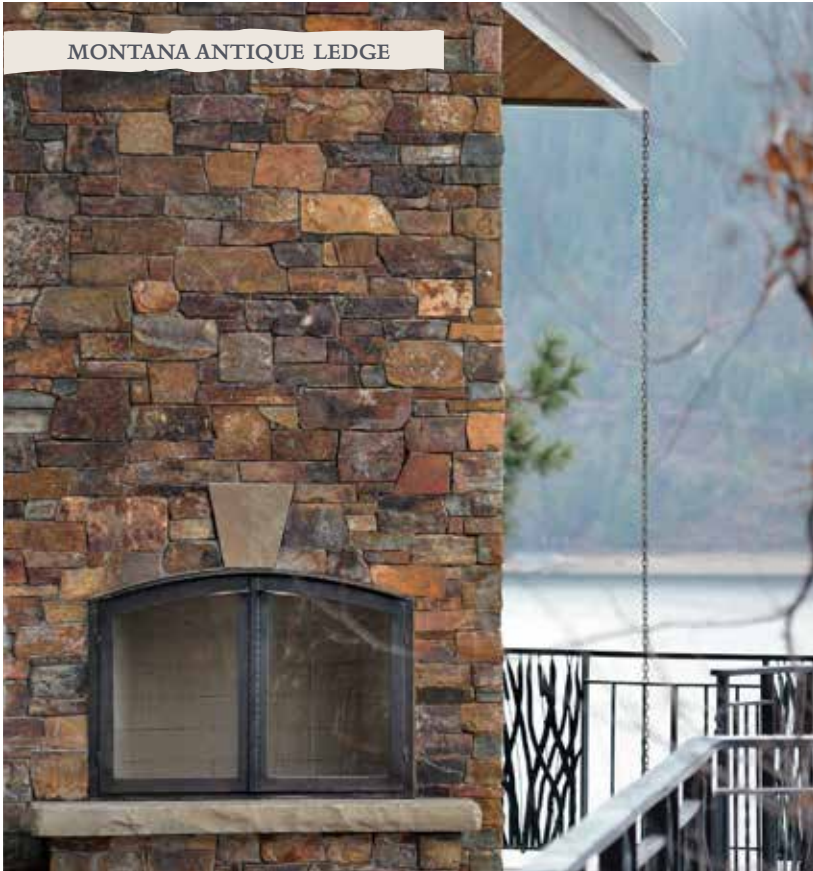

## K2 STONE VENEER PROFILES

CASTLE ROCK FULL BED LEDGE

MOOSE MOUNTAIN COTTAGE

MCGREGOR LAKE LEDGE

MONTANA ANTIQUE LEDGE

MUSSEL SHELL RIVER FULL BED LEDGE

# INSPIRATION GALLERY

MCGREGOR LAKE LEDGE

COUNTRY COTTAGE RANDOM

MOOSE MOUNTAIN COTTAGE

AUTUMN GOLD LEDGESTONE

KV GRANITE LEDGESTONE

SMOKEY LIMESTONE

SMOKEY LIMESTONE